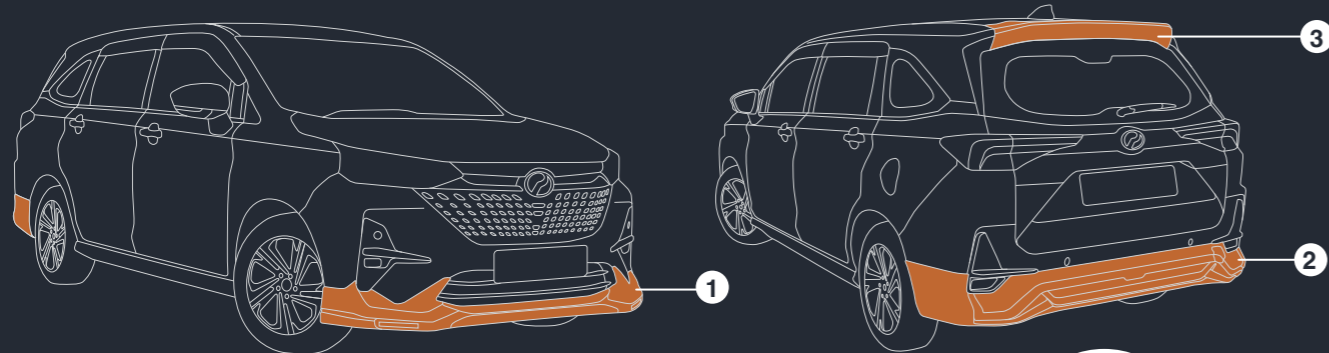

# STYLE

GearUp®  
FOR IMPRESSIVE  
STYLING.

FRONT BUMPER KIT

REAR BUMPER KIT

REAR SPOILER

[PLAY GearUp® VIDEO](#)

**PART NUMBER**  
99900-27R10-XX

**PRICE**  
WM : RM 2,500.00  
EM : RM 2,553.00